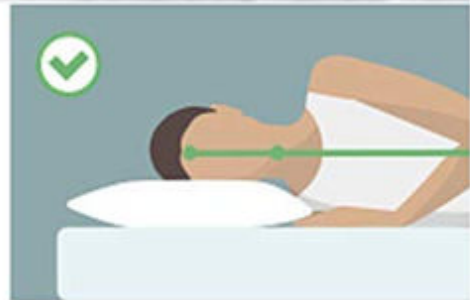

— ★★★★★ —

HILTON HOTEL TYPE

FIVE STAR SLEEP EXPERIENCE

Five-star hotel pillow

Five-star standard

HOTEL

MODERN FIVE STAR HOTEL

Quality hotel pillow

— ★★★★★ —
HILTON HOTEL TYPE
FIVE STAR SLEEP EXPERIENCE
—
Five-star hotel pillow

Five-star standard

HOTEL

MODERN FIVE STAR HOTEL

Quality hotel pillow

YRF
YRFTEXTILE.COM

YRF
YRFTEXTILE.COM

YRF
YRFTEXTILE.COM

CHOOSE THE RIGHT PILLOW

TOO LOW

TOO HIGH

KEEP ALIGNING

— ★★★★★ —
HILTON HOTEL TYPE
FIVE STAR SLEEP EXPERIENCE
Five-star hotel pillow

FIVE-STAR SLEEP

Professional neck protection low pillow

Deep sleep. Relax neck

Single pure cotton super soft child adult high middle low pillow

Imported feather fiber

FEATHER VELVET

Filled with German temperature-controlled fibers,

It can reach 5cm at its puffiest,

When sleeping on your back or side, the pillow can naturally fit the curvature of your neck.